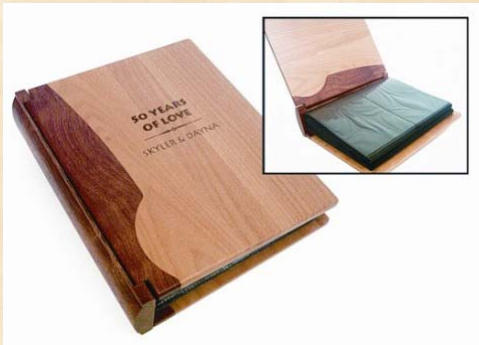

The **Small Maple Photo Album**, (left) which holds up to one hundred 4X6 inch photos, is a wonderful album to personalize with laser engraving. The larger **Combo Wood Photo Album**, crafted from Rosewood and Maple, holds up to two hundred 4X6 inch photos. These Photo Albums are treasures when laser engraved and include the fixed photo insert pages for total convenience!

The popular **Baltic Birch Photo Albums** (below) are hand-made with a molded leatherette binding. A stunning addition to any heirloom collection! Available in Birch with three finishes: Natural, Medium Brown and Cherry, the Photo Albums can be used as standard albums or even scrap-booking memory books. The Albums are equipped with a 3-ring binder, for convenient use and access for photos.

Any of these beautiful Photo Albums will become treasured family heirlooms as they are filled with your families memories.

Combo-Wood Photo Albums:

L4101

Text Included: \$39.50

With Photo: \$50.00

7 1/2" X 9 1/8" X 2 1/2"

(holds 200 photos)

Baltic Birch Photo Albums:

Text Included: \$84.50

Photo Not Available - Text Only

11 3/4" X 12 1/4" X 2 1/2"